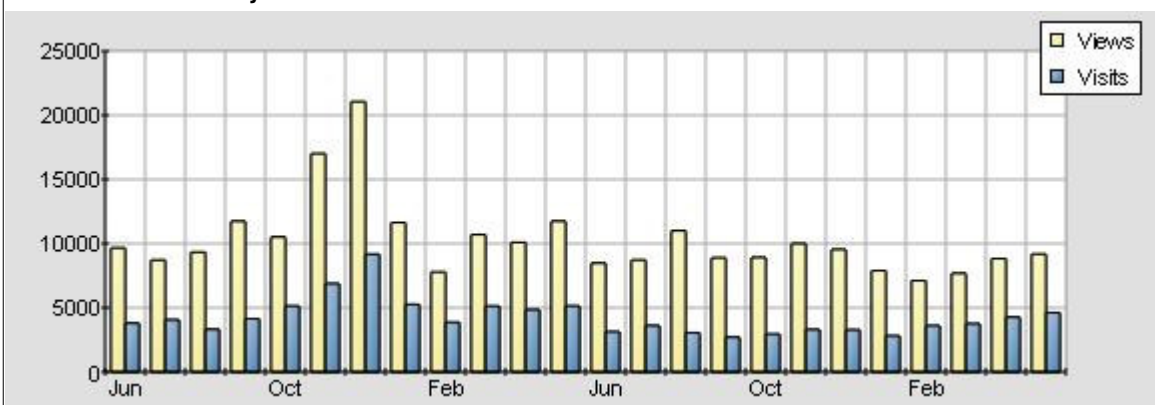

photosframed.com  
 Total Views / Visits by Month  
 Report Range: 6/1/2003 to 5/31/2005.

**Total Views / Visits by Month**

Month	Year	Views	% Views	Visits	% Visits
June	2003	9,647	3.9	3,789	3.7
July	2003	8,703	3.5	4,048	4.0
August	2003	9,321	3.8	3,310	3.3
September	2003	11,731	4.8	4,140	4.1
October	2003	10,506	4.3	5,122	5.0
November	2003	17,000	6.9	6,868	6.8
December	2003	21,051	8.6	9,166	9.0
January	2004	11,631	4.7	5,252	5.2
February	2004	7,770	3.2	3,855	3.8
March	2004	10,692	4.3	5,112	5.0
April	2004	10,088	4.1	4,834	4.8
May	2004	11,735	4.8	5,126	5.0
June	2004	8,464	3.4	3,117	3.1
July	2004	8,706	3.5	3,596	3.5
August	2004	10,997	4.5	3,052	3.0
September	2004	8,875	3.6	2,692	2.7
October	2004	8,907	3.6	2,935	2.9
November	2004	9,986	4.1	3,288	3.2
December	2004	9,529	3.9	3,262	3.2
January	2005	7,888	3.2	2,798	2.8
February	2005	7,109	2.9	3,588	3.5
March	2005	7,667	3.1	3,742	3.7
April	2005	8,827	3.6	4,257	4.2
May	2005	9,172	3.7	4,616	4.5
Total(s)	N/A	246,002	N/A	101,565	N/A